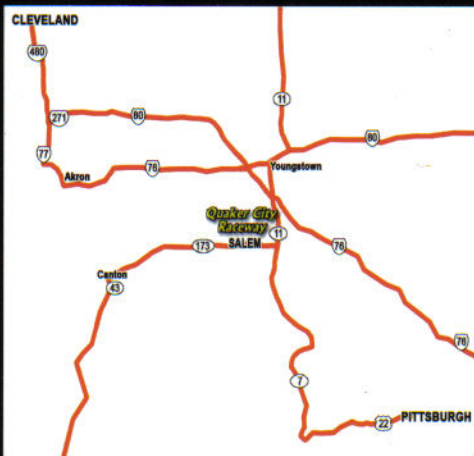

2010 LX & Beyond Nationals

PRESENTED BY:
ACG MOTORSPORTS LLC • P.O. Box 360582
Columbus, OH 43236 • PH: 614-633-8033

JULY 17-18, 2010 at Quaker City Raceway

DRAG RACE • CAR SHOW • MIDWAY

Gates Open Daily at 8 am *10 Spectator
(Kids 12 & Under FREE!)

Quaker City Raceway

10359 W. South Range Rd.
Salem, Ohio
(1 hour 10 minutes East of Cleveland)

330.332.5335

2010 LX & Beyond Nationals

PRESENTED BY:
ACG MOTORSPORTS LLC
P.O. Box 360582 • Columbus, OH 43236
PH: 614-633-8033

FOR MORE INFO GO TO:

LXANDBEYONDNATS.COM

OR

QUAKERCITYRACEWAY.COM